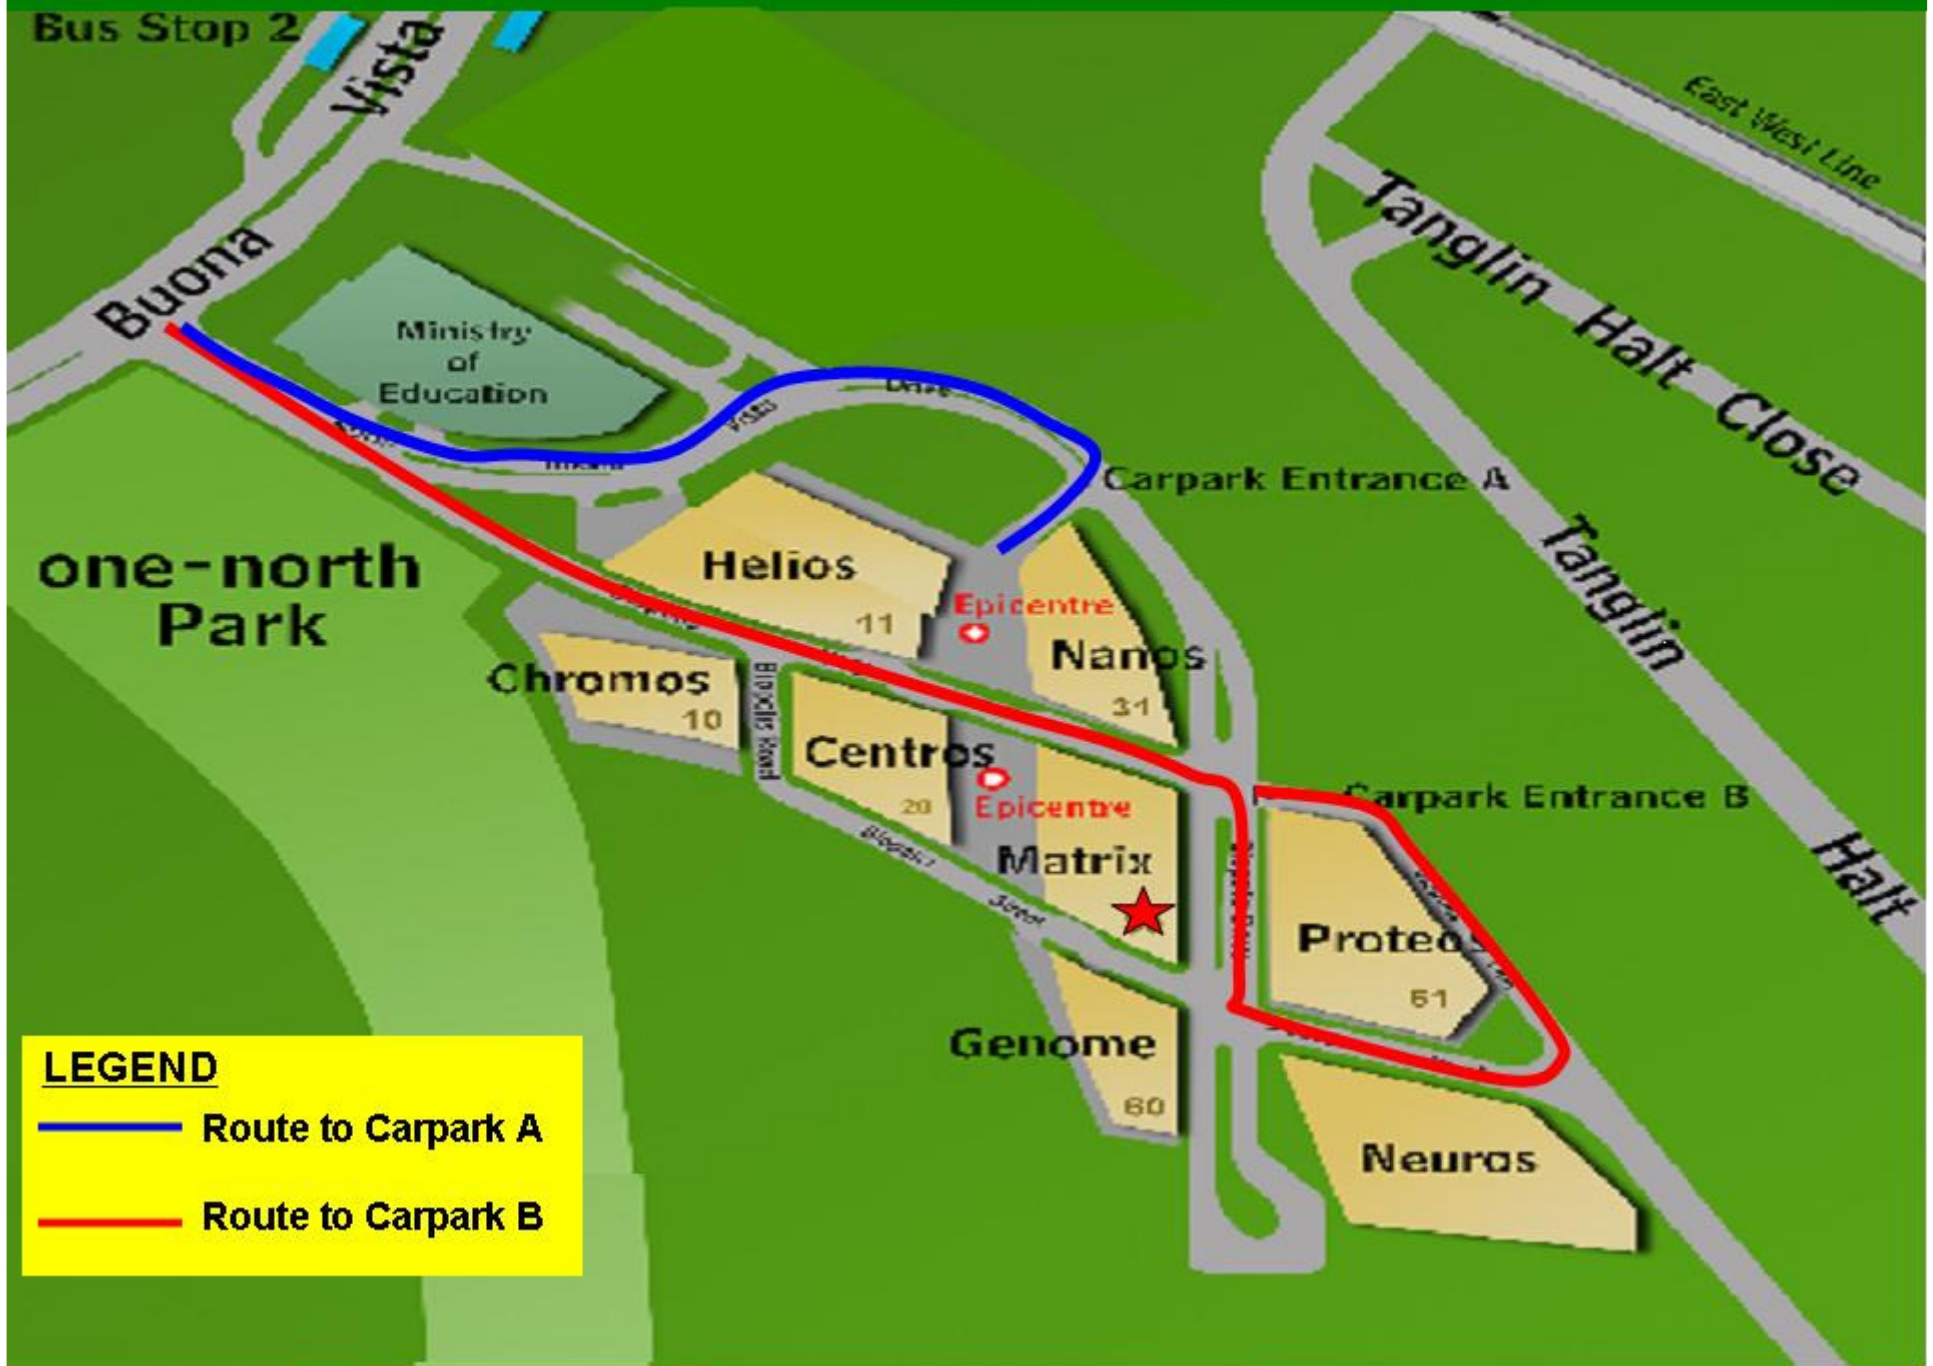

How to get to Biopolis

By Car

Travelling on AYE from City

- Exit left at Exit 8 North Buona Vista/NUH
- Keep to right lanes and turn right at traffic light. Drive straight towards North Buona Vista Rd
- Turn right into North Buona Vista Drive
- Turn right into Nanos car park entrance A
- Proceed to B3 for visitors' car park.

From Commonwealth Ave (Jurong)

- Turn right into North Buona Vista Rd
- Turn left into North Buona Vista Drive
- Turn right into Nanos car park entrance A
- Proceed to B3 for visitors' car park.

Parking

- Visitors' Parking at B3 only (cash card parking).
- Any unauthorized parking in B2 will result in the vehicle being wheel-clamped.

By Bus

- Bus Services along North Buona Vista Road : 74, 91, 92, 95, 191, 196, 198, 200

By MRT

- Alight at Buona Vista MRT Station
- Exit through Exit D
- Proceed to link bridge connecting Metropolis and Biopolis at Metropolis Tower 2
- Walk towards Matrix building

Route to Biopolis Carparks A and B