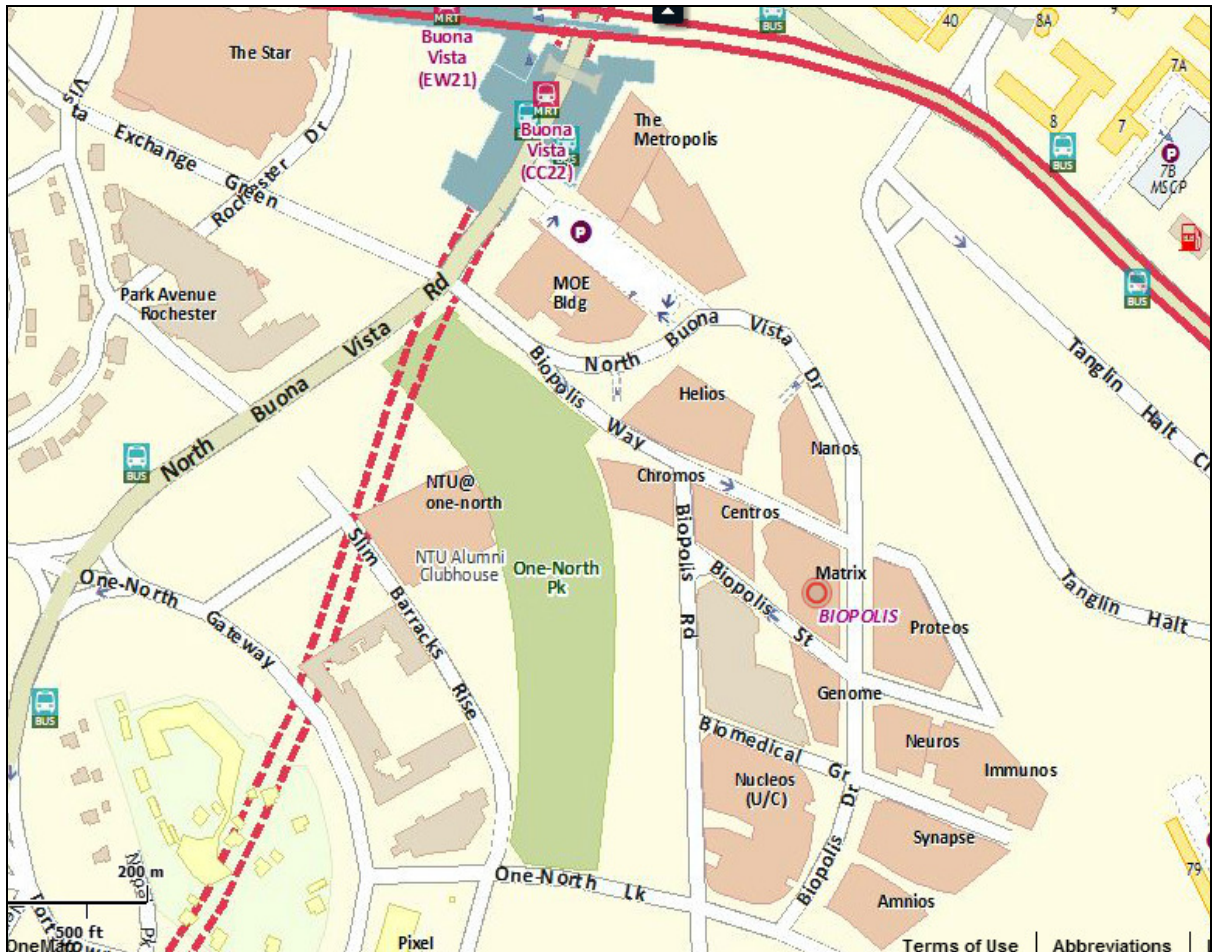

How to get to Biopolis

By Car

Travelling on AYE from City

- Exit left at Exit 8 North Buona Vista/NUH
- Keep to right lanes and turn right at traffic light. Drive straight towards North Buona Vista Rd
- Turn right into North Buona Vista Drive
- Turn right into Nanos car park entrance A
- Proceed to B3 for visitors' car park.

Travelling on AYE from Jurong

- Exit left at Exit 8 North Buona Vista/NUH
Keep to left lane and turn left at filter lane.
- Drive straight towards North Buona Vista Rd
- Turn right into North Buona Vista Drive

- Turn right into Nanos car park entrance A
- Proceed to B3 for visitors' car park.

From Commonwealth Ave (City)

- Turn left into North Buona Vista Rd (MOE on your left)
- Turn left into North Buona Vista Drive
- Turn right into Nanos car park entrance A
- Proceed to B3 for visitors' car park.

From Commonwealth Ave (Jurong)

- Turn right into North Buona Vista Rd
- Turn left into North Buona Vista Drive
- Turn right into Nanos car park entrance A
- Proceed to B3 for visitors' car park.

Parking